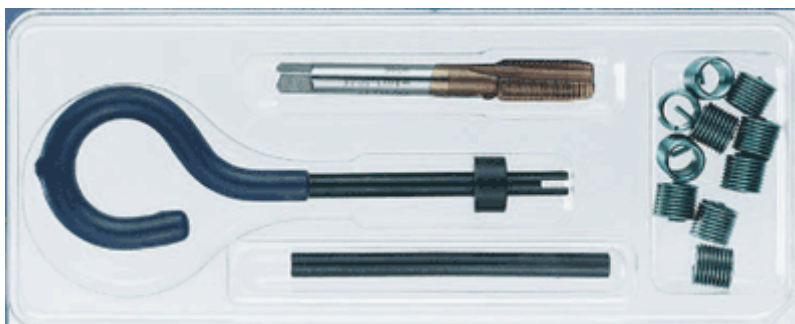

Article number: 1325714050000

Description: Manuel mount set for M 14x2  
Filtec \*Blister\* M 14x2

## Measures

---

Description = Monterings værktøj